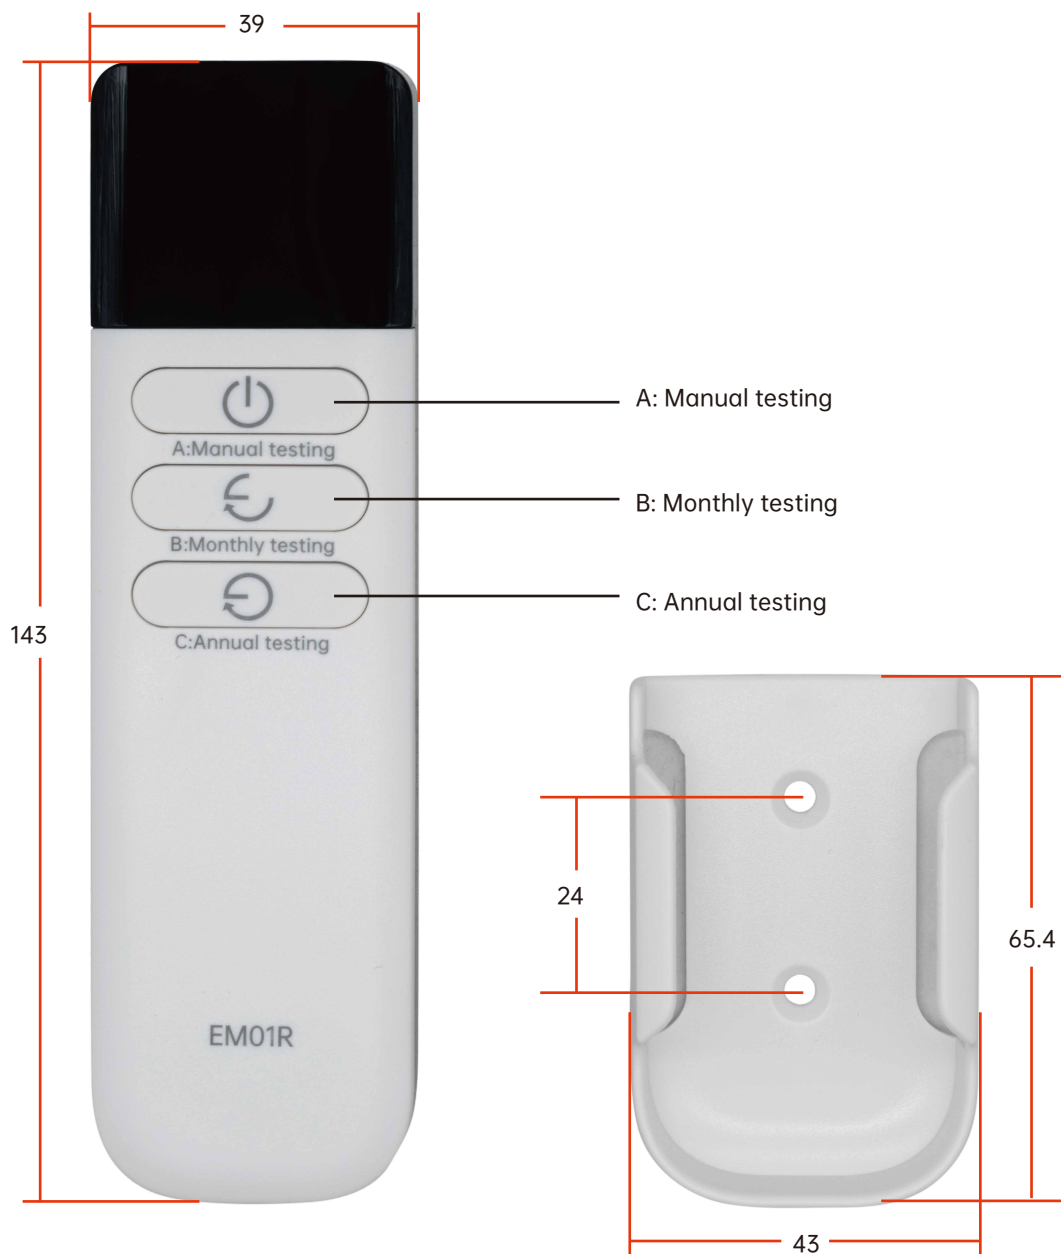

Emergency battery backup remote control operation instructions

EM01R Unit:mm

SPECIFICATIONS

Power supply	2xAAA 1.5V battery
Upload range	Up to 15m (50ft)
Op. temperature	0°C~50°C (32°F~122°F)
Dimensions	39x143x15mm (1.53"x5.62"x0.59")